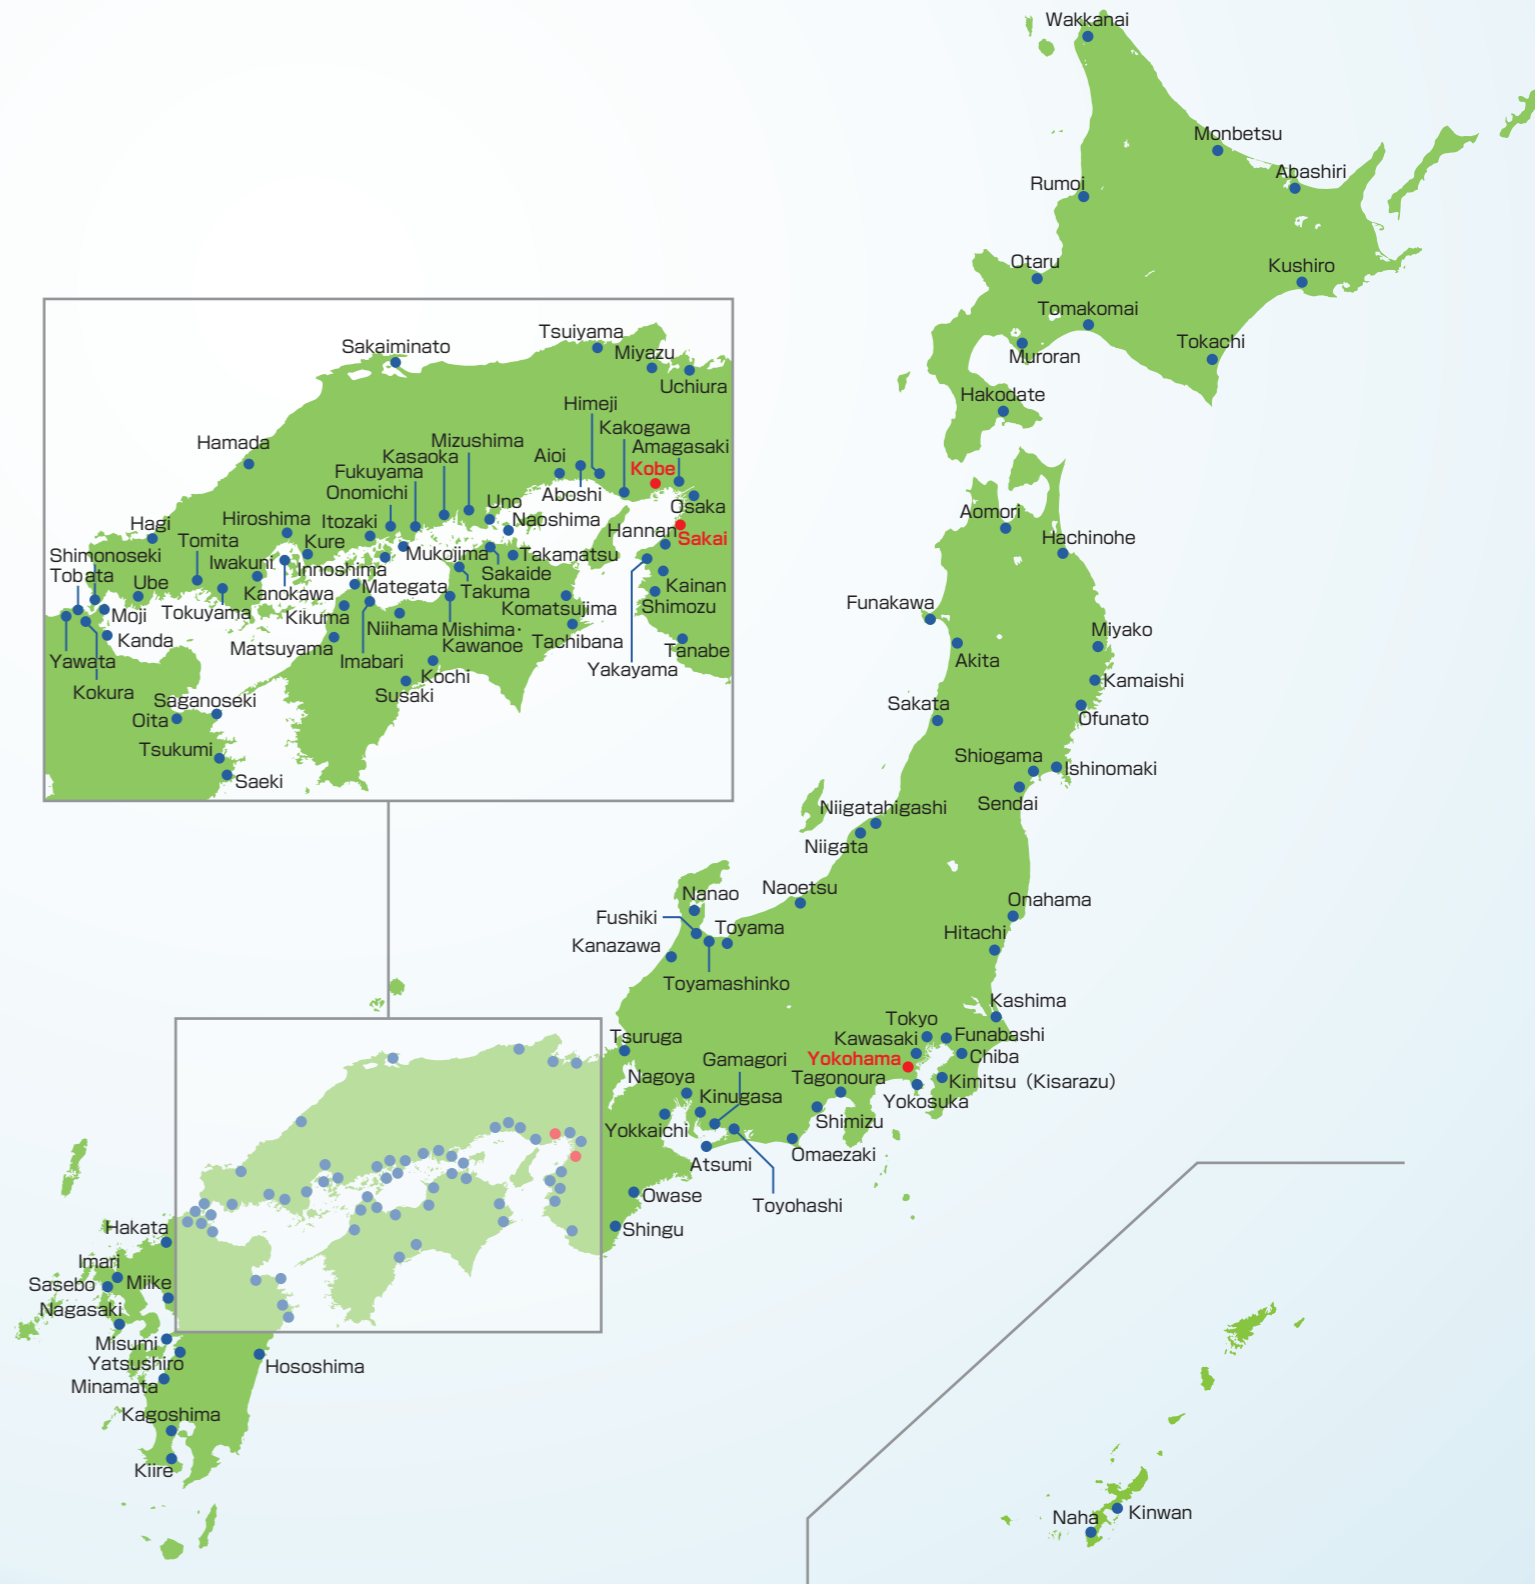

Experienced, Reliable, Informative

We support maritime transport by providing safety for vessels and completing procedures smoothly

We, Naikai Shipping Co., Ltd., offer shipping agency services. Our offices are located in Japanese representative ports Yokohama and Sakai and cover not only at the Hanshin Port (Kobe Port, Sakai-Semboku Port) and Keihin Port (Yokohama Port, Kawasaki Port), but also the other areas of Japan with a nationwide sub-agency network from Hokkaido to Okinawa, meeting customers' needs by submitting various applications to government agencies and making arrangements such as pilots, tug boats, line handling and so on.

Mainly our customers are shipping companies and operators, but we are pleased to receive approach from vessel owners if we can arrange, as vessel's owners agent, owner's arrangement such as changes of vessel crew, supplies for vessel, sanitation certificate, AGM certificate, CTM delivery, arrangement of place for bunkering and repairs we can do depending on port regulations and procedures. Please contact us for details.

Company Overview

Company Name	Naikai Shipping Co., Ltd.	
Head Office	2F, Kobe Meriken Building, 1-1-1, Kaigan-dori, Chuo-ku Kobe-shi, Hyogo 650-0024	
Establishment	July 1978	
Capital	30,000,000yen	
Representative	Hiroyuki Yasumoto (President & CEO)	
Business Unit Information	Agency services for ocean-going vessels	
Main customers	Stolt Tankers B.V. Stolt-Nielsen Singapore Pte. Ltd. ENEOS Ocean Corporation	New Ocean Shipmanagement Pte. Ltd. Pacific Basin Shipping Limited

Our nationwide network of sub-agencies